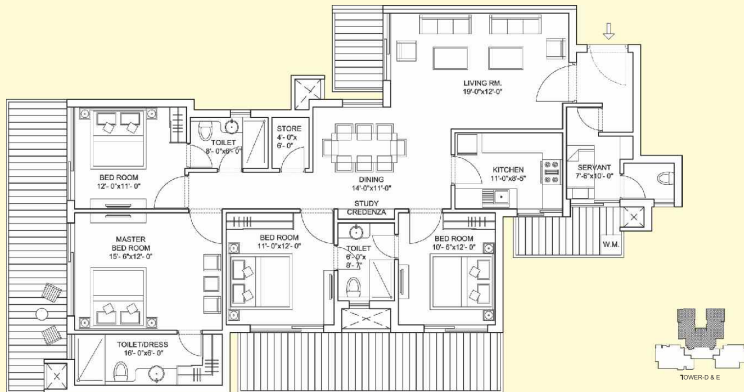

4BHK 3T + Servant

Super Area = 2325 sq.ft.