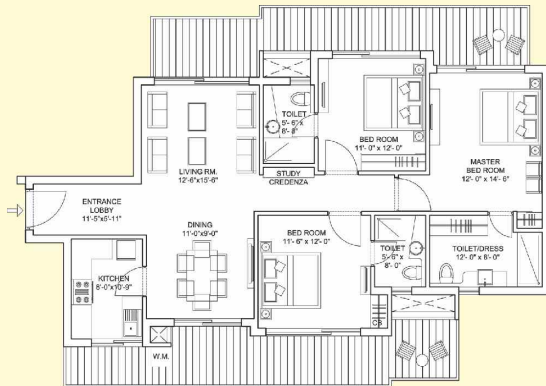

3BHK 3T

Super Area = 1920 sq.ft.