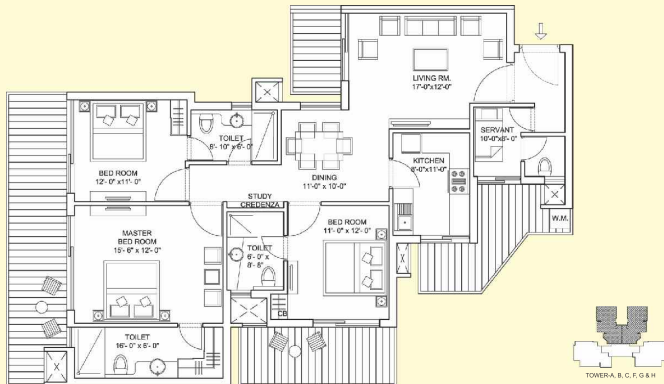

3BHK 3T+Servant A

Super Area = 1995 sq.ft.