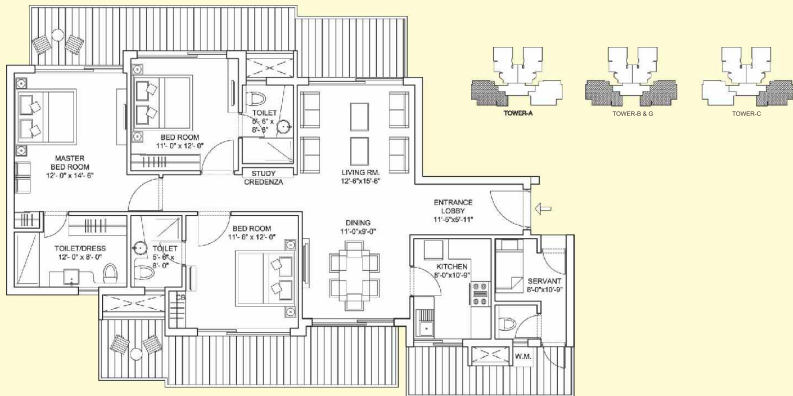

3BHK 3T + Servant B

Super Area = 2120 sq.ft.