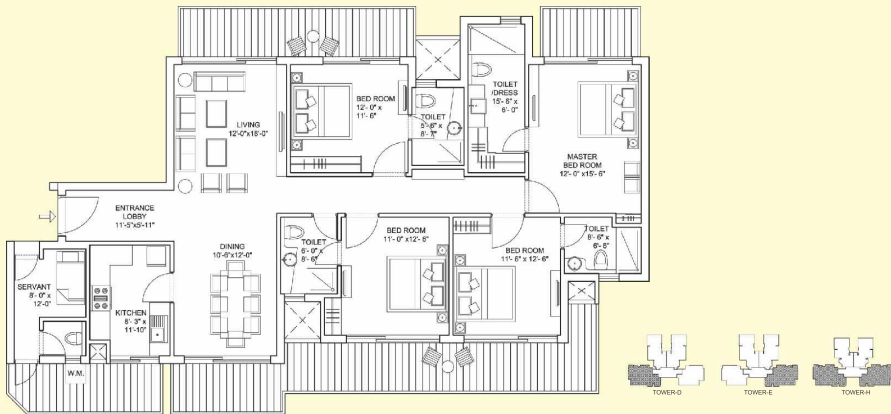

4BHK 4T + Servant

Super Area = 2475 sq.ft.